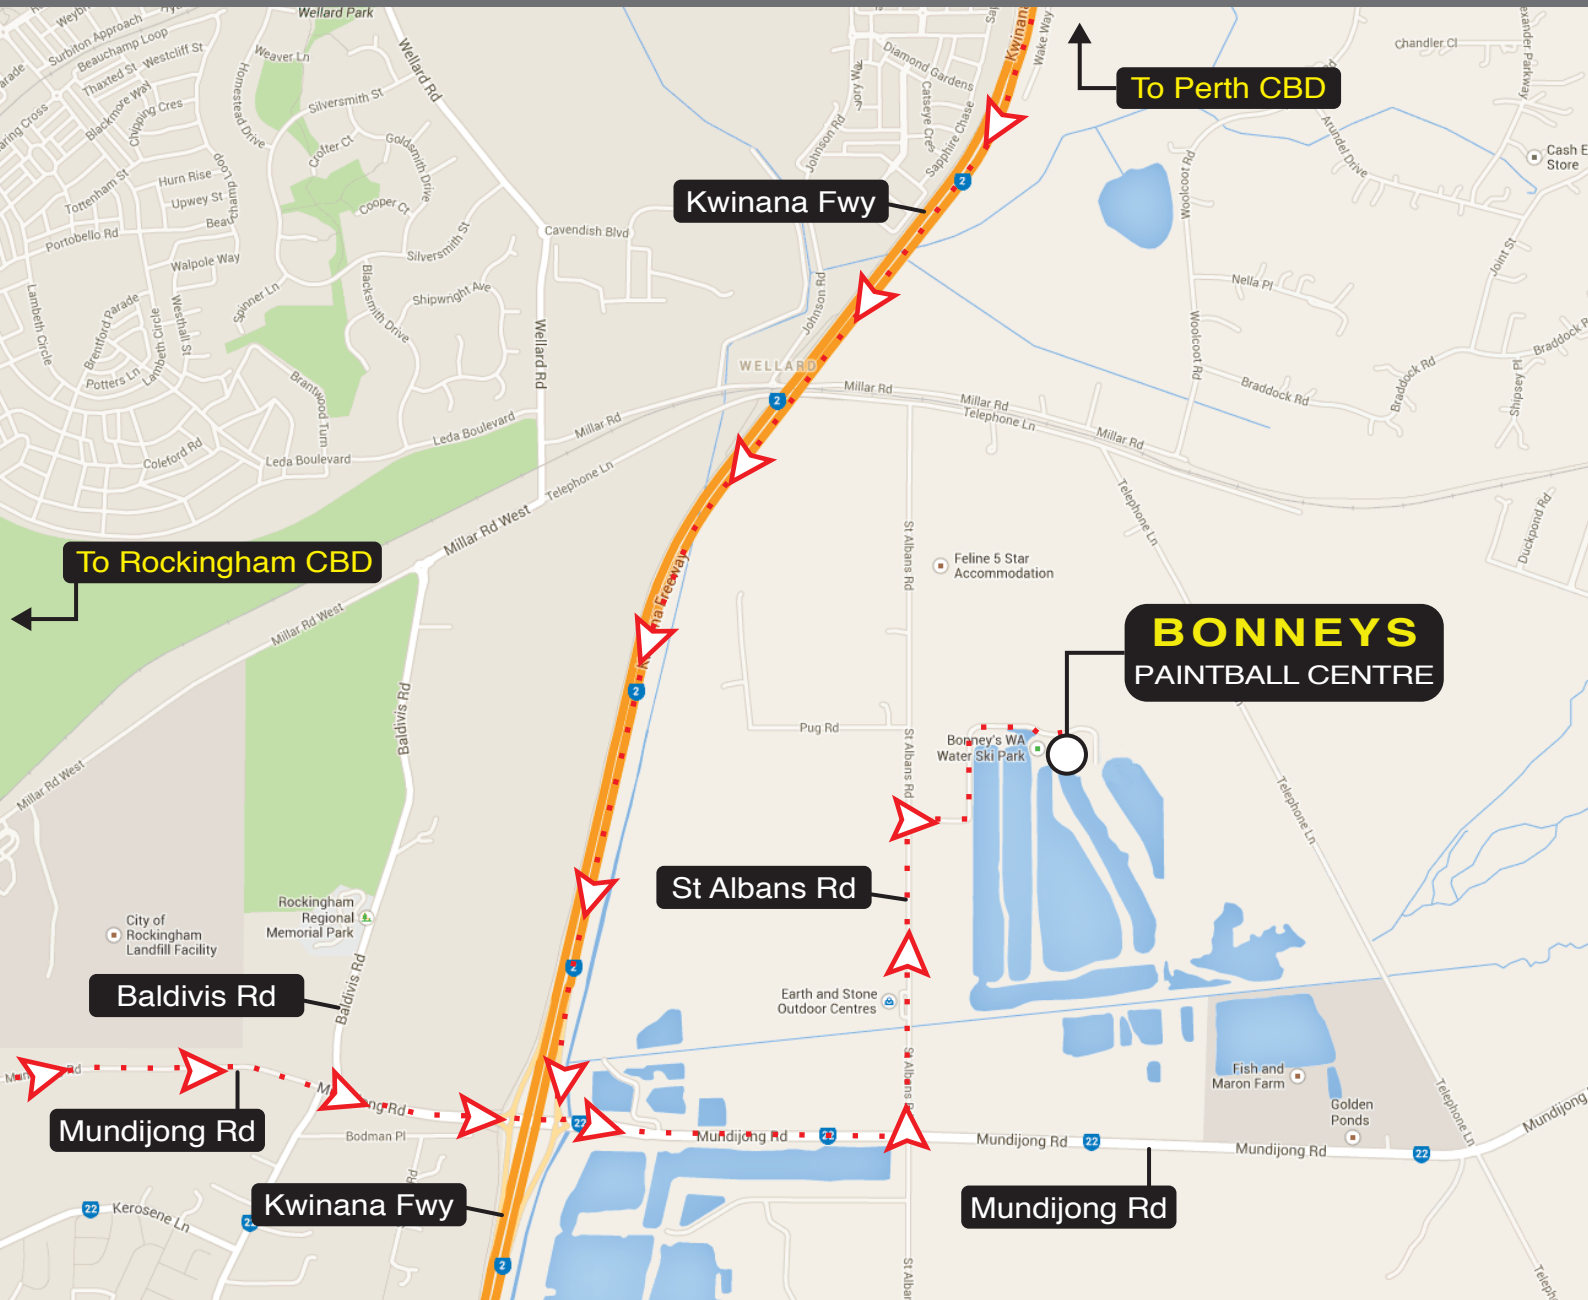

# BONNEYS DIRECTIONS

**ESTIMATED DRIVE TIME:** 15 mins from Rockingham CBD, 30 mins from Perth CBD  
**PAINTBALL CENTRE ADDRESS:** Lot 101 Saint Albans Rd, Baldvis WA 6171

### BY CAR FROM ROCKINGHAM

1. Head north-east on Rae Rd.
2. Turn left onto National Route 1.
3. Turn right onto Dixon Rd/State Route 22.
4. Turn right onto Mandurah Rd/State Route 22.
5. Turn left onto St Albans Rd.
6. Turn right onto Waterski Park Rd. Follow signs to the paintball centre.

### BY CAR FROM PERTH CBD

1. Head south on State Route 2.
2. Continue onto National Route 1/State Route 2.
3. Continue onto Kwinana Fwy/State Route 2.
4. Take the State Route 22/Mundijong Road exit.
5. Merge onto Mundijong Rd/State Route 22.
6. Turn left onto St Albans Rd.
7. Turn right onto Waterski Park Rd. Follow signs to the paintball centre.

### NEAREST TRANSIT STOP

WELLARD Train Station - (Mandura Line) is the nearest stop for both bus (Routes 541 & 542) and train. You will need to pre-book a Taxi for the 10 min drive to the paintball centre.